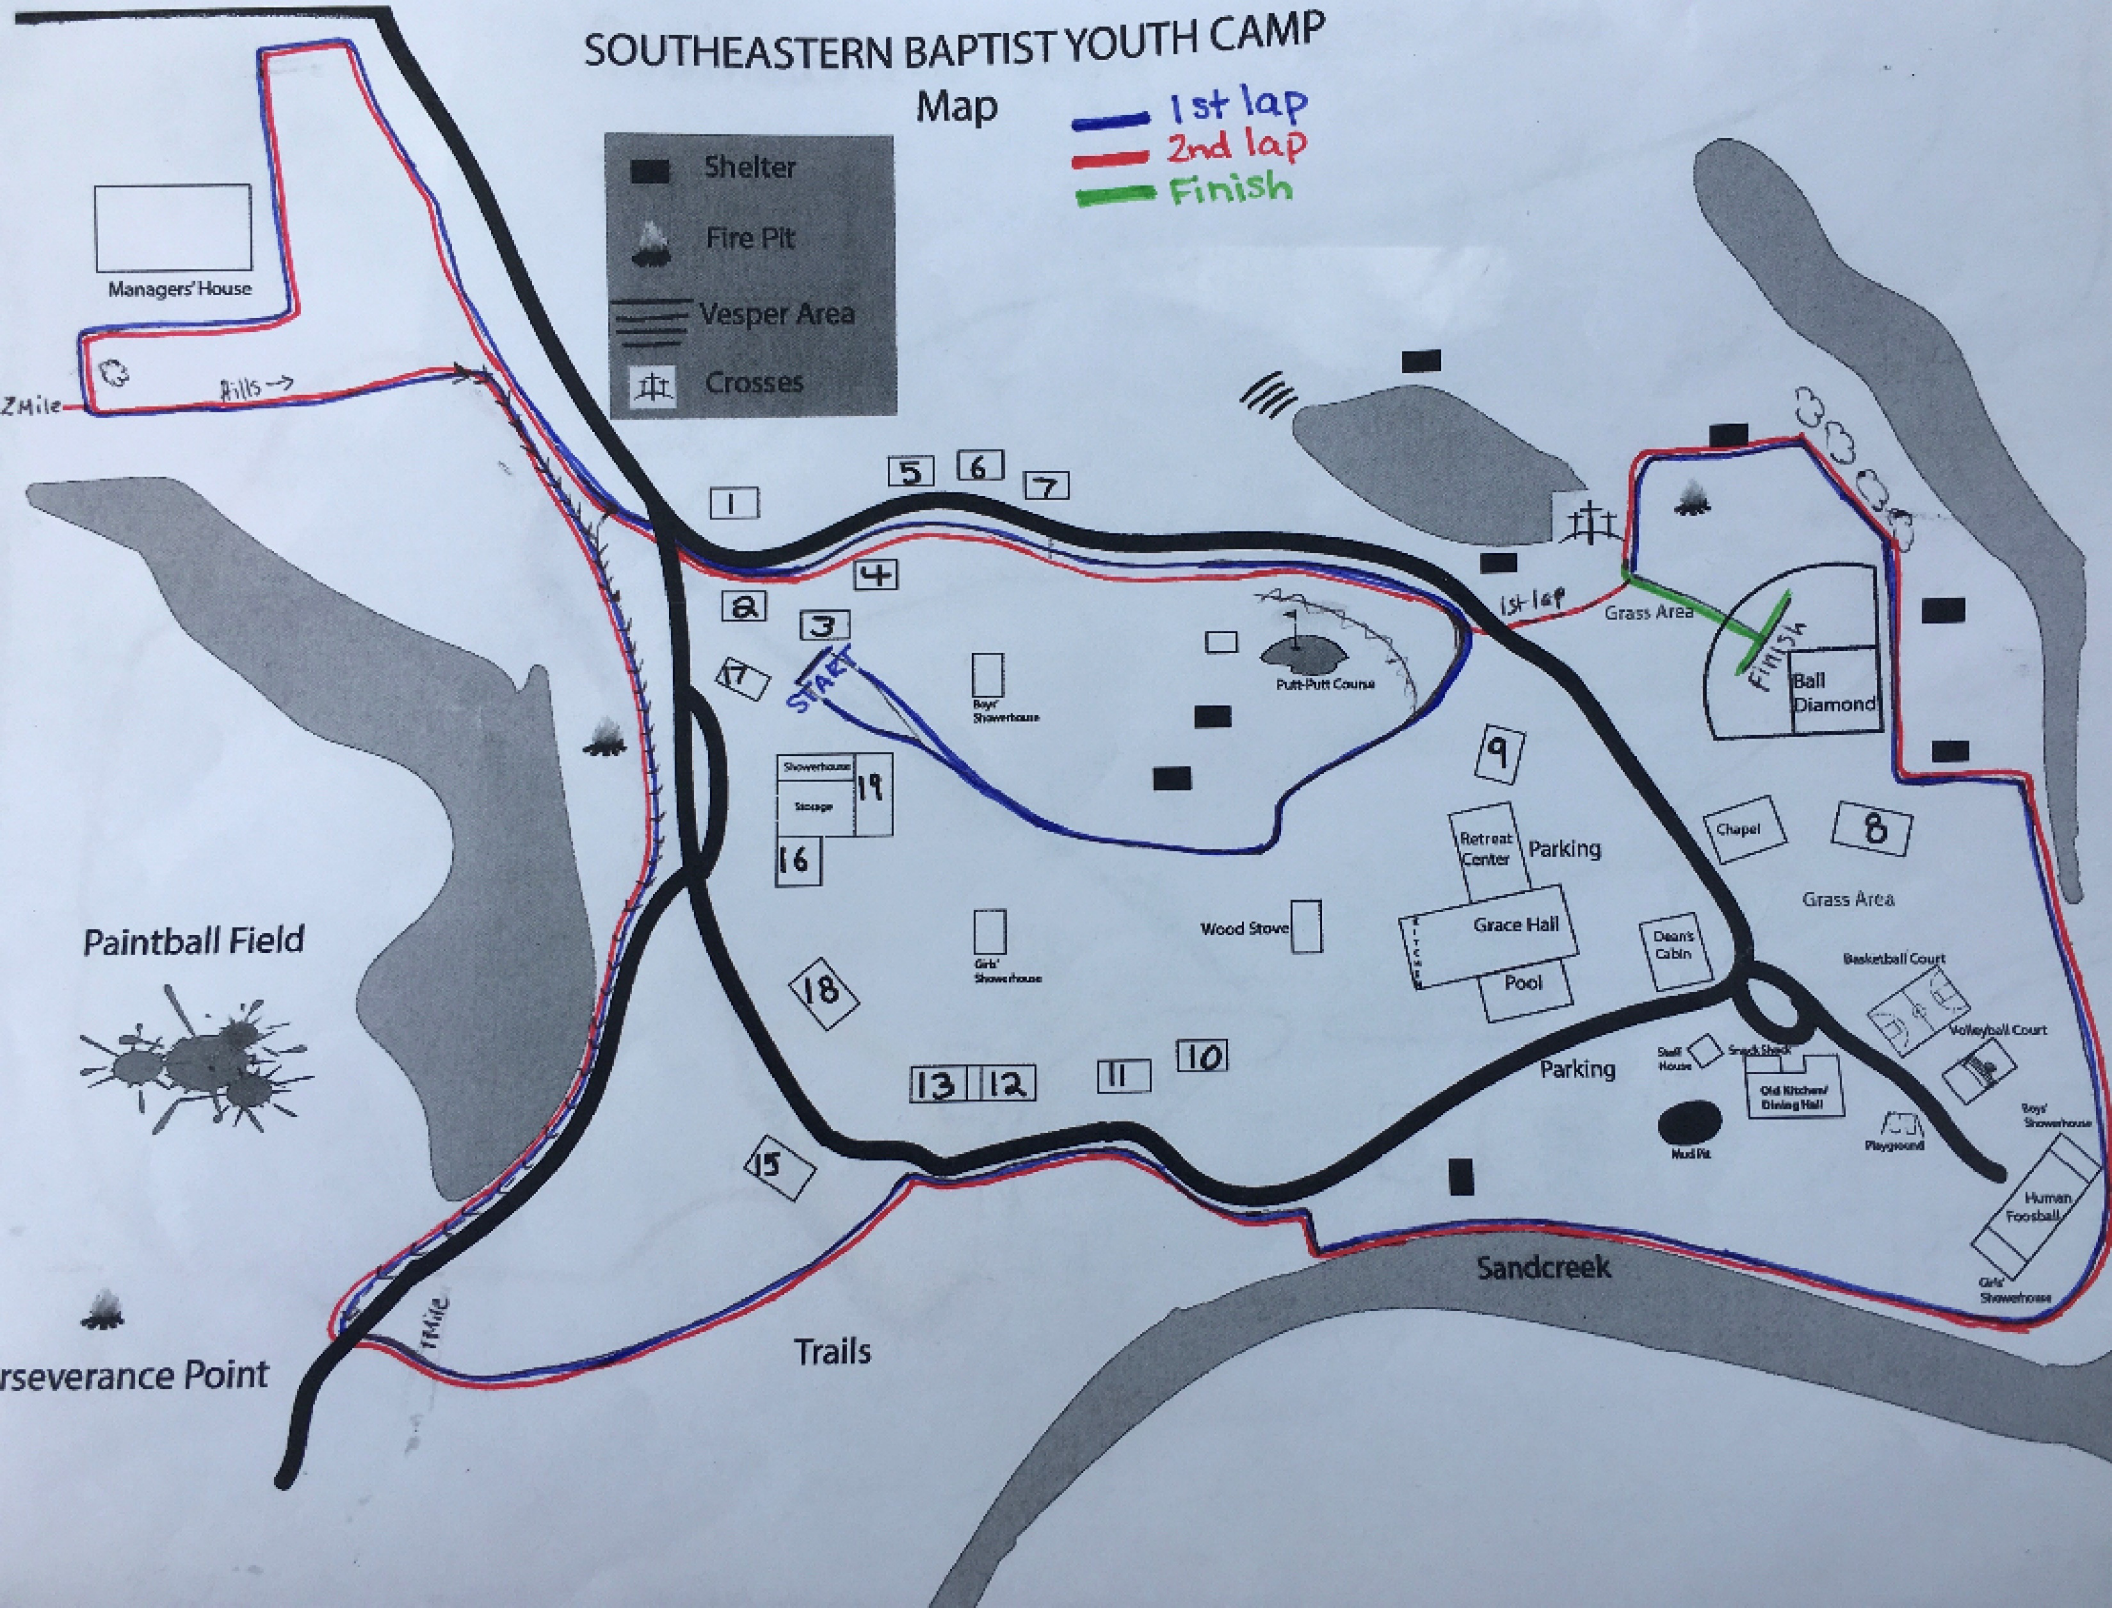

SOUTHEASTERN BAPTIST YOUTH CAMP

Map

1st lap
2nd lap
Finish

- Shelter
- Fire Pit
- Vesper Area
- Crosses

Managers' House

Trails

1

5

Putt-Putt Course

9

Retreat Center
Parking

Chapel

8

Grass Area

Paintball Field

Wood Stove

Parking

Snack Shack

Old Kitchen/
Dining Hall

Playground

Boy's Showerhouse

Human Football

Girl's Showerhouse

15

Sandcreek

Trails

Perseverance Point

Trails